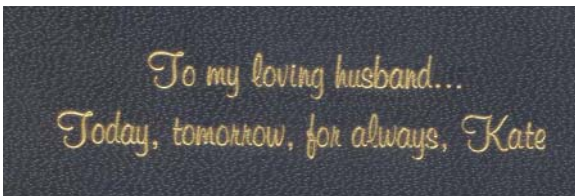

Gospel Publishers Cover Imprint Styles

Murray Hill, 24 point, often used on outside cover

Announcement Roman

Murray Hill, 18 point, often used on flyleaf imprint or on smaller Bibles

Example of inside imprint

Goudy, 18 point, often used on outside cover

Park Avenue

Goudy, 14 point, often used on flyleaf imprint or on smaller Bibles

Example of inside imprint